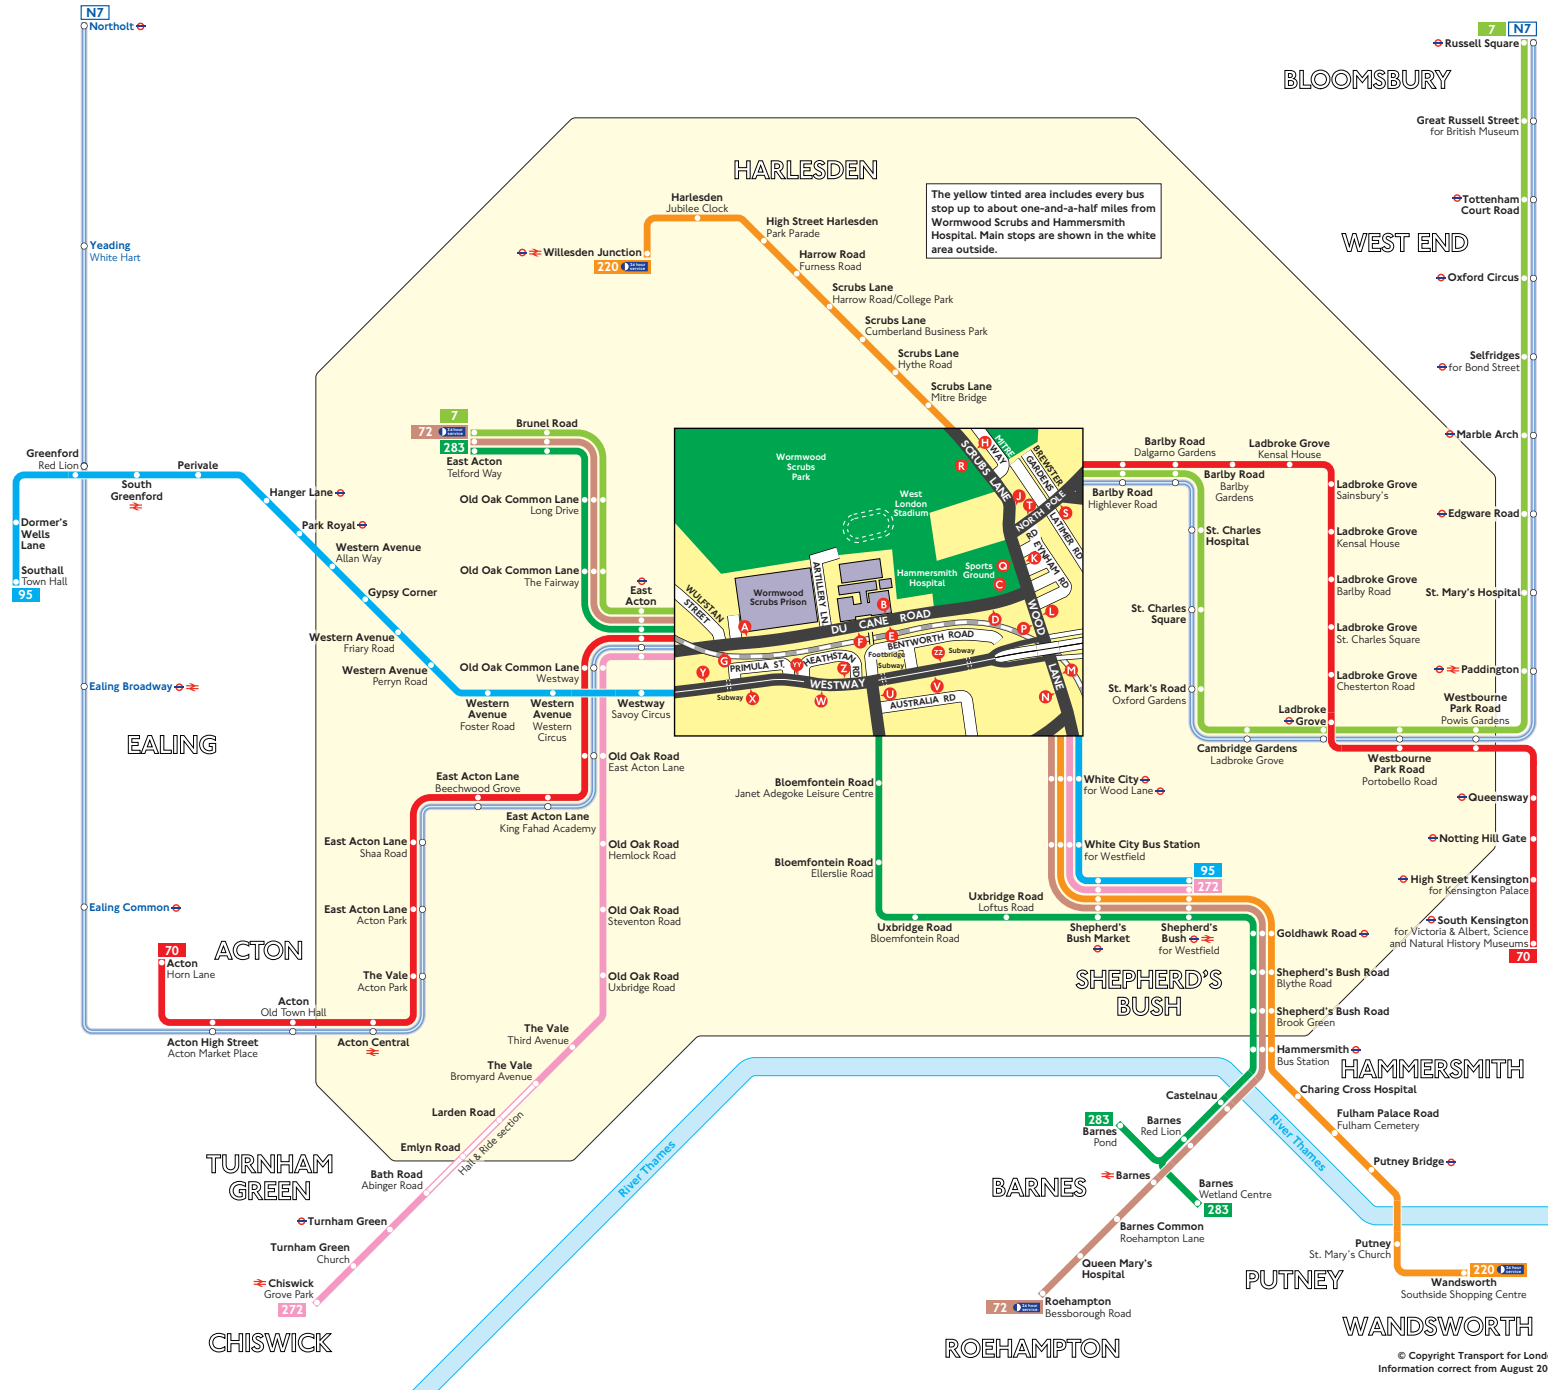

Buses from Wormwood Scrubs and Hammersmith Hospital

Key

- 7 Day buses in black
- N7 Night buses in blue
- Connections with Underground
- Connections with National Rail
- Early mornings and evenings only
- Daytimes only when Wetland Centre is open

A Red discs show the bus stop you need for your chosen bus service. The disc **A** appears on the top of the bus stop in the street (see map of town centre in centre of diagram).

Route finder

Day buses including 24-hour routes

Bus route	Towards	Bus stops
7	East Acton Telford Way	D E G K S
	Russell Square	A B C O T
70	Acton	D F G K S
	South Kensington	A B C O T
72	East Acton Telford Way	D E G N P
	Roehampton	A B C L M
95	Shepherd's Bush	H V W Z 22
	Southall	N V W X
220	Willesden Junction	N P O R
	Wandsworth	H I K L M
272	Chiswick	D F G N P
	Shepherd's Bush	A B C L M
283	Barnes Wetland Centre (daytimes only when centre is open) or Barnes Pond at other times	A B C L U V
	East Acton Telford Way	D E G N P

Night buses

Bus route	Towards	Bus stops
N7	Northolt	D E G K S
	Russell Square	A B C O T